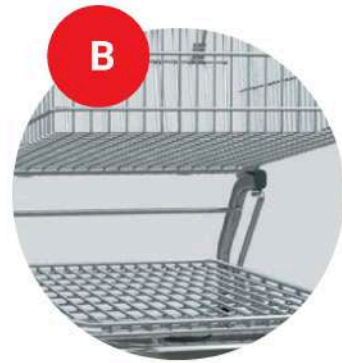

A Bumper (HD series trolley)

B Bottom tray

BT150