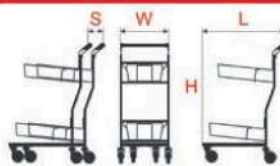

ANI50 WITH BASKET

BT150CR

SPECIFICATIONS

SB3

ANI50

Lenght x Width x Heigh	667x404x981	805x500x1050
Basket volume (L)	2X25/50	2X50/100
Load capacity (kg)	2X25/50	2X50/100
Weight (kg)	8.5	15.6
Nesting depth per trolley (mm)	175	130
Space required for 50 trolleys (mm)	9242	7175
Surface	Zn*/RAL*	Zn*/RAL*
Standart shopping trolley art.	001479	001699